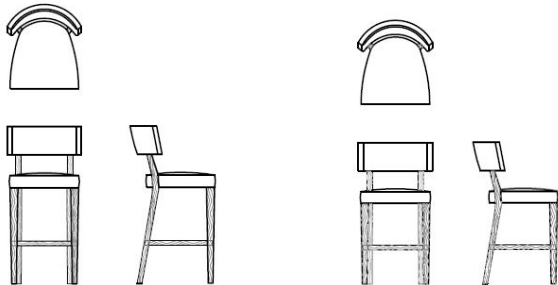

Dune Collection—

MALIBU STOOL
Richard Shemtov, 2023

dune

MALIBU STOOL

Richard Shemtov, 2023

Stool upholstered with poly-urethane foam over solid wood frame.

Available in ash, oak or walnut with many custom finish options.

Stainless steel front stretcher footplate.

Bar — 20" w × 22.75" d × 42.5" h, 30" SH

Counter — 20" w × 22.75" d × 38.25" h, 25.75" SH

Dune Showroom
200 Lexington Ave. T 212 → 925 → 6171
Suite 100 F 212 → 925 → 2273
NY, NY 10016 Dune-NY.com